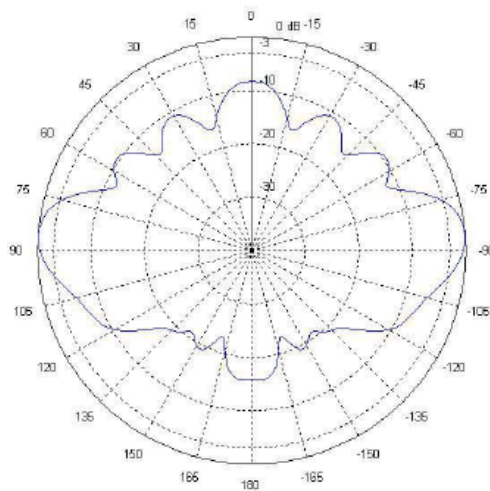

2.4GHz 7dBi Mobile Antenna

Model Number TR-MA24-7 Series

About Tranzeo

Tranzeo Wireless Technologies Inc. (TSX:TZT) leads the wireless broadband industry for value, by producing high-performance wireless network equipment with a low cost of ownership and unparalleled service, allowing communities and businesses to communicate without boundaries. Within its state-of-the-art manufacturing facility, Tranzeo designs and produces all of its equipment for quick installation, ease of use and minimal maintenance. Since the company's inception in 2000, Tranzeo's optimum cost effectiveness, premium quality and responsive support have attracted a growing and devoted worldwide following of more than 2,465 dealers and 18 distributors. Tranzeo's full spectrum of point-to-point and point-to-multipoint radios, WiMAX equipment, and mesh network solutions are designed for wireless internet service providers, governments, campuses, military, carriers, enterprise customers, and systems integrators around the globe.

Electrical Specifications

Frequency range	2400 - 2483 MHz
Gain	7dBi
VSWR	≤1.5
Impedance	50Ω
Polarization	Vertical
Maximum input power	50W
Connector	RP-SMA Male RP-TNC Female N Male

Mechanical Specifications

Length	12"
Weight of Antenna	7 oz

Antenna Patterns

Vertical Pattern