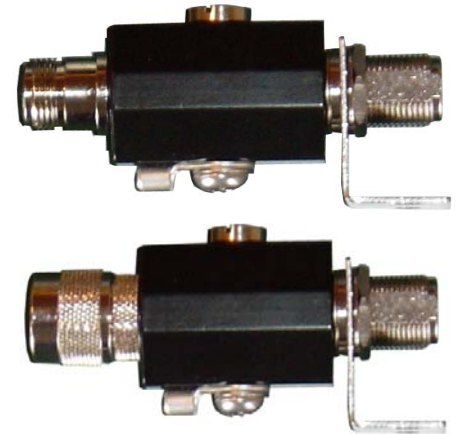

Pacific Wireless

693 E Draper Heights Way Suite 210
Draper, UT 84020
TEL (801) 572-3024
FAX (801) 572-3025
www.pacwireless.com

PAWSP DATA SHEET

Gas Discharge Surge Protectors 100 to 3000 MHz Operation

Features

- Ultra Fast Gas Discharge
- 0.4db Max Insertion Loss
- Choice of Connector Styles: N Fem to N Fem or N Fem to N Male
- VSWR better than 1.5:1
- Rugged, Lightweight and Waterproof
- Bulkhead Mount bracket included

Applications

- Surge Protection for Antenna Systems
- 900MHz and 2.4GHz Antenna Systems

Description

The Surge Protectors offered by Pacific Wireless are an integral part of any antenna installation to protect sensitive equipment from surges caused by lightning. The ultra fast gas discharge tube design gives quick response to power surges and dumps the excess power safely to ground. A ground lug terminal is supplied on the PAWSP to provide for superior grounding. The units have the ability to withstand multiple lightning strikes. The PAWSP passes DC voltage so it is suitable for those systems which pass DC power through the coax such as remote amplifiers. The surge protectors come standard with stainless steel bracket and bulkhead mount hardware.